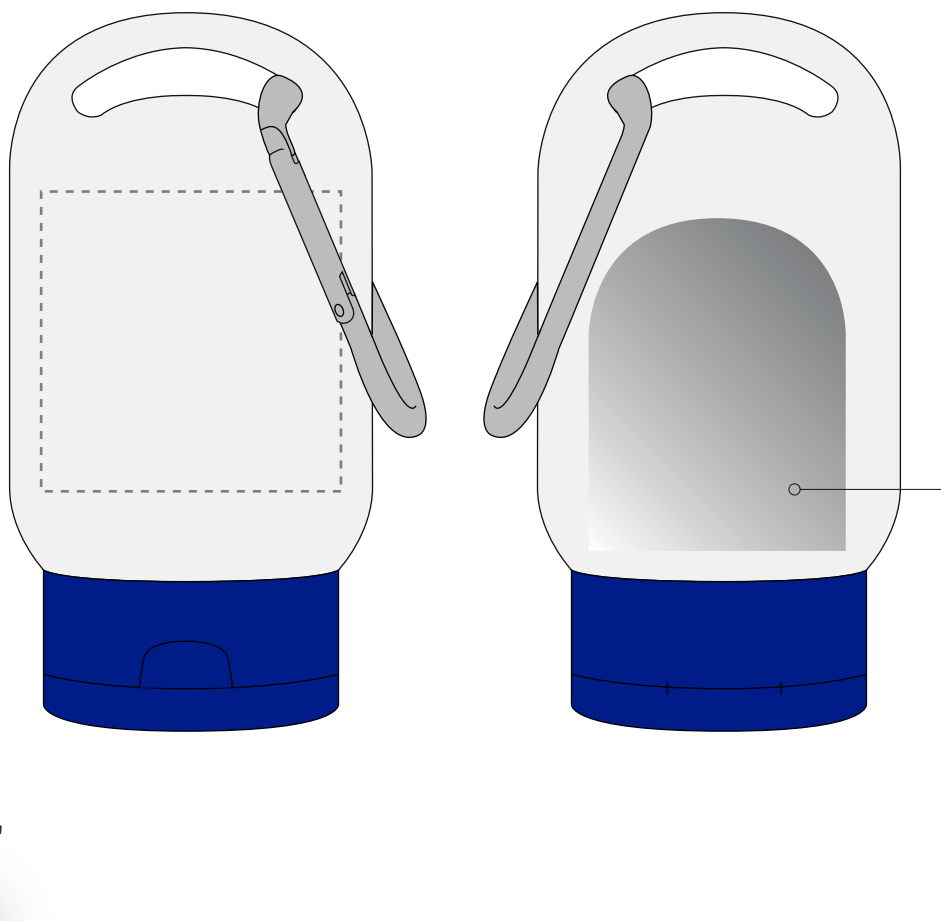

Your Ref:
Our Ref:

Quantity:
Version: 1

Product Code: RC0129
Product Colour: BLUE

PRINTING CONCERNS:

Please note we will print clear labels as standard, unless specified otherwise

We stock this item in the following colours

**PANTONE REFERENCE(S)**

 Full colour label

ARTWORK SCALE 100%
Max print area: 40mm x 40mm

Ingredient sticker on the rear
(34mm x 44mm)

Product Image for visualisation
- colours may vary

The dashed line is to demonstrate print area and will not appear on your printed item